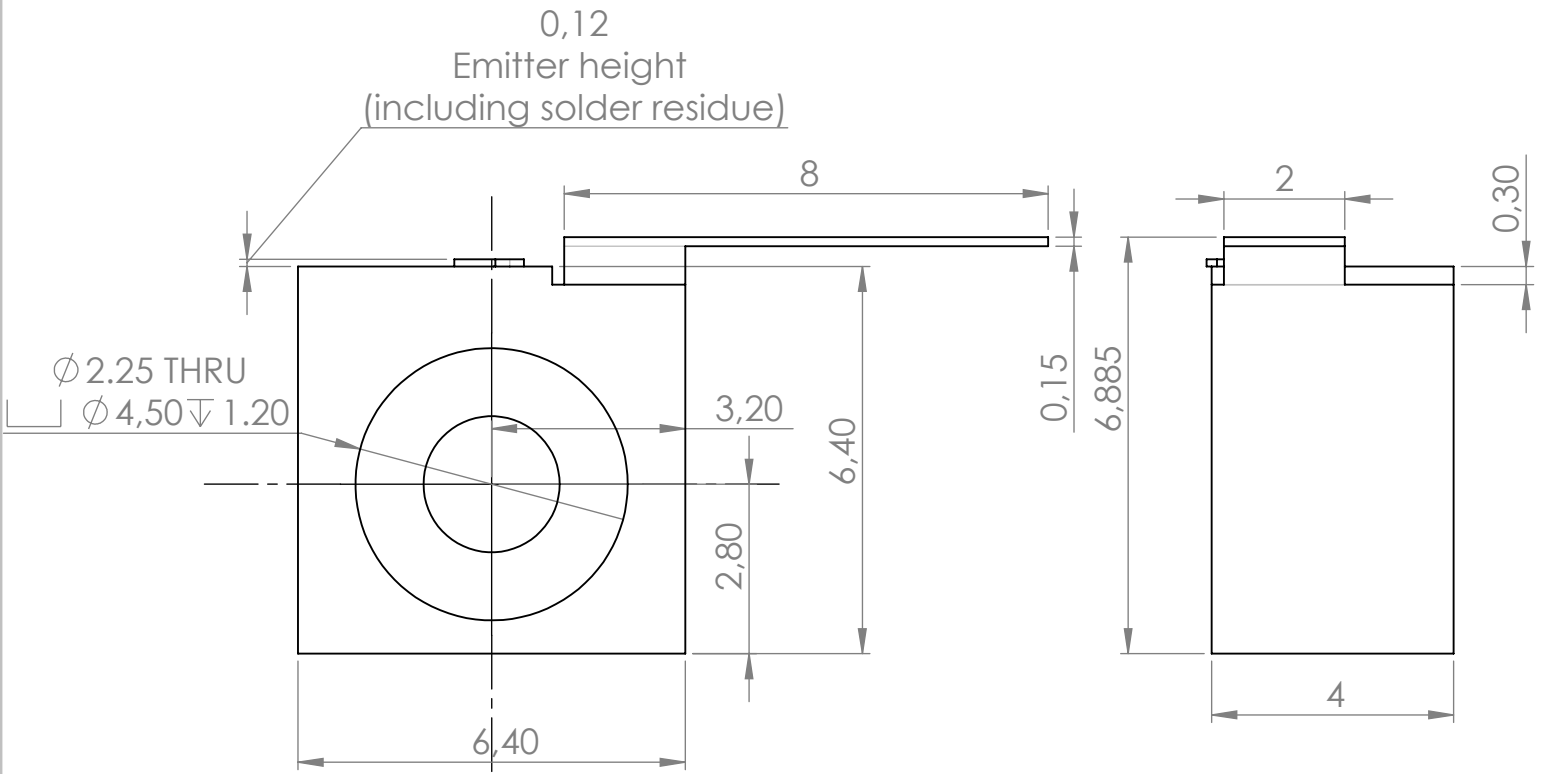

SLD on C-mount package

Material				A4
Designed by	Date		Part number	Scale
M. Kausylas	2014.09.08			8:1
		C-mount		Revision
				2
				Sheet
		ALL DIMENSIONS IN mm.		1/1