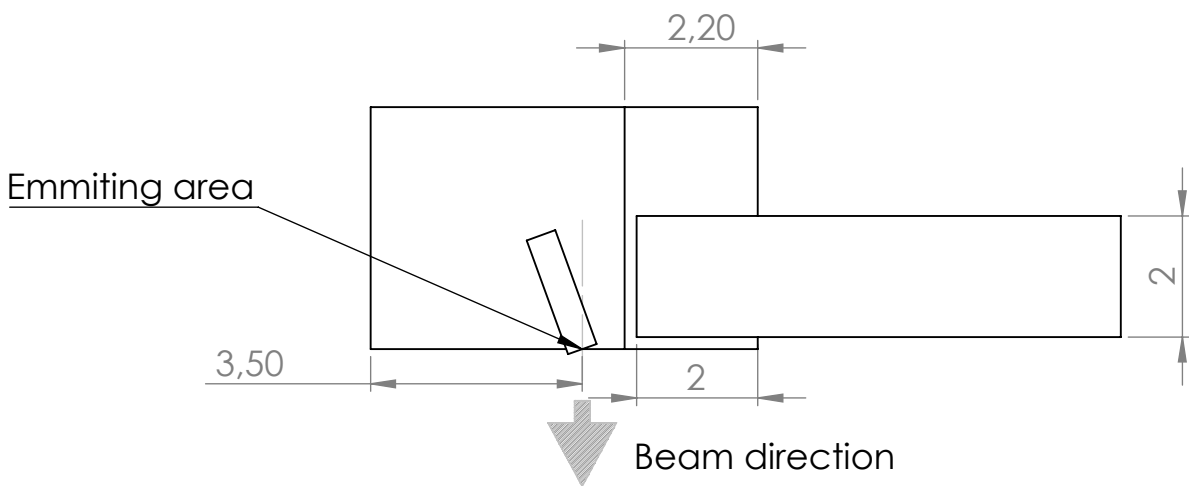

SLD on C-mount package

Material				A4
Designed by	Date		Part number	Scale
M. Kausylas	2014.09.08			8:1
		C-mount		Revision
				2
				Sheet
		ALL DIMENSIONS IN mm.		1/1